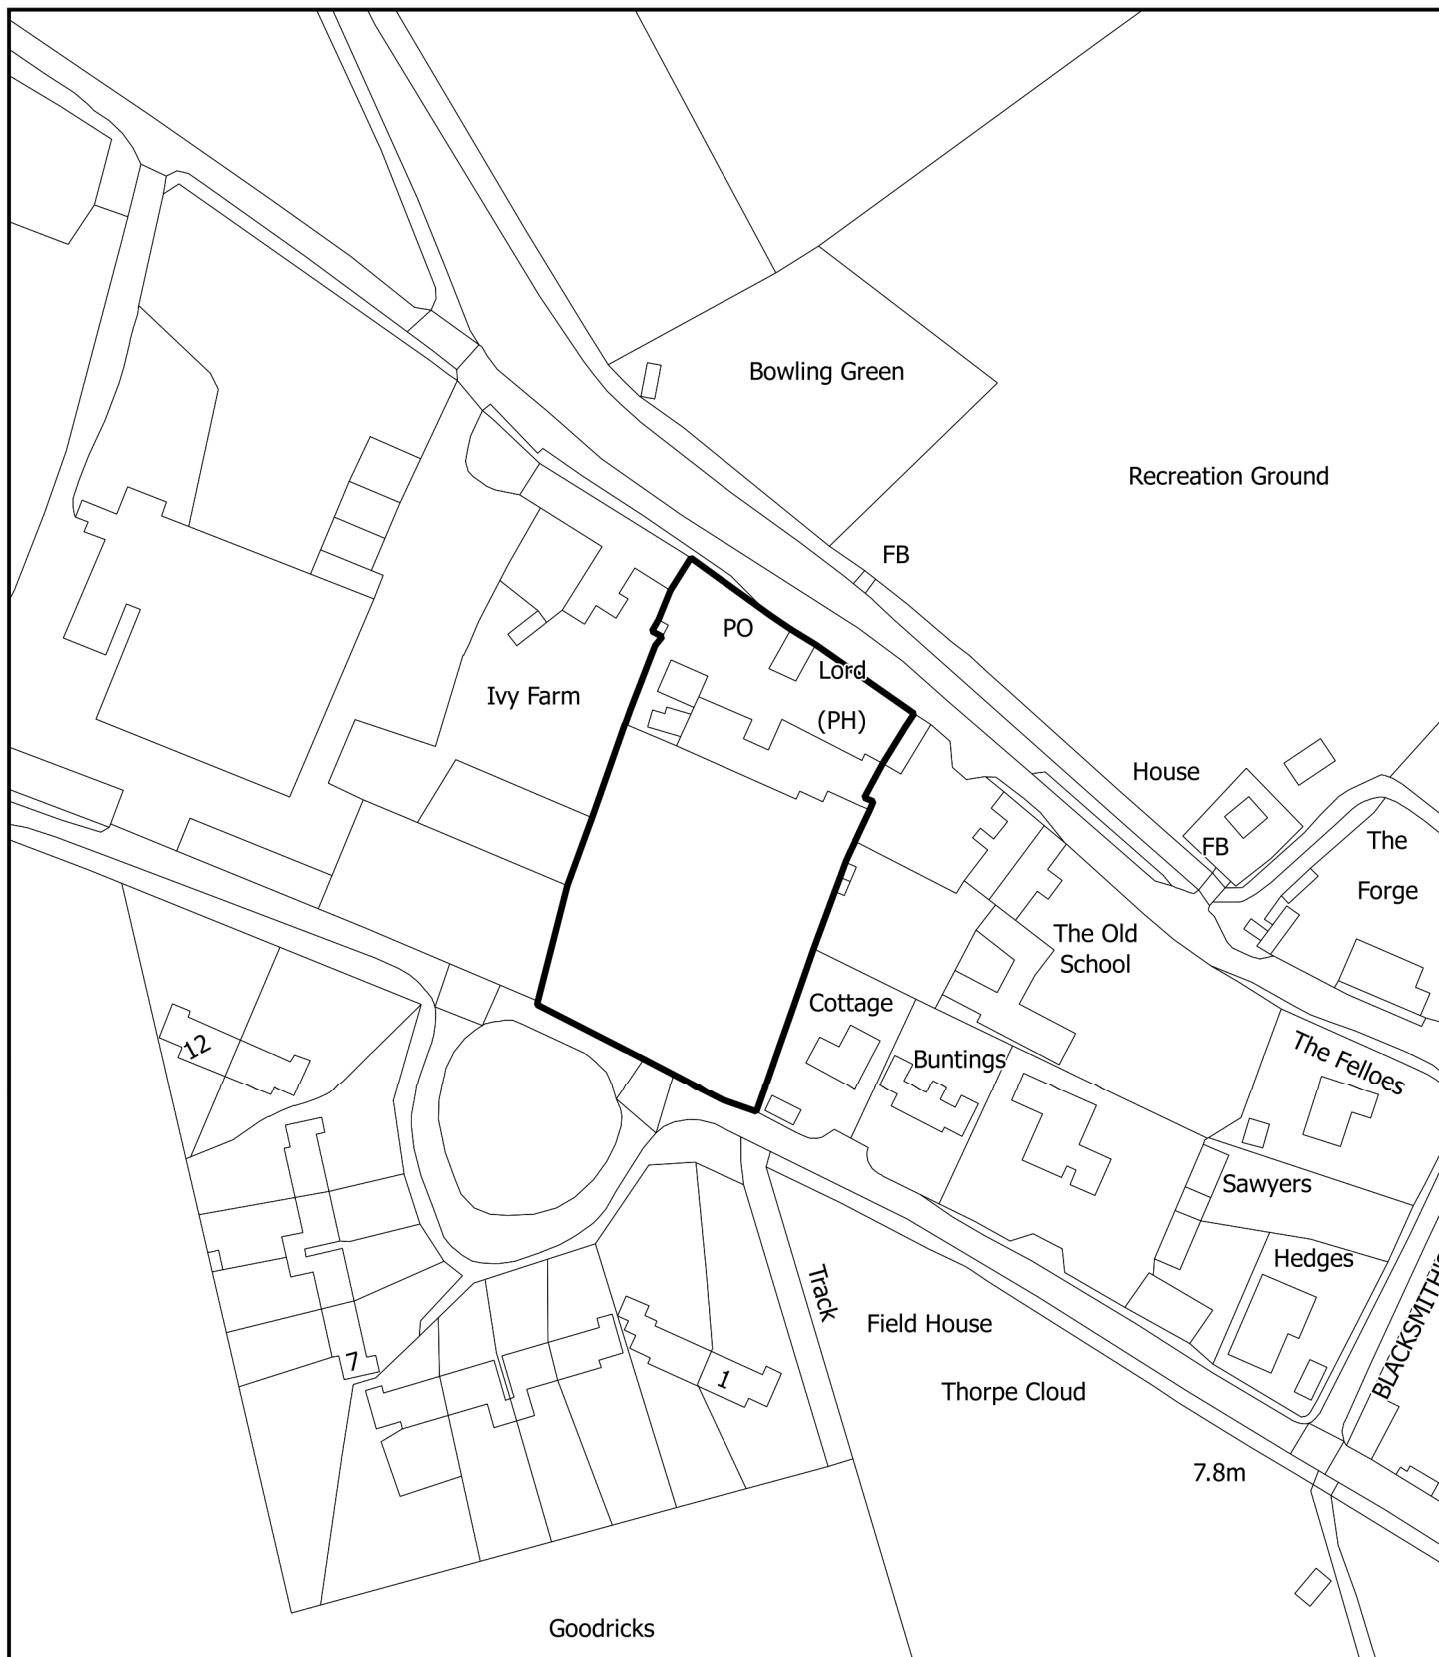

17/01753/F

The Lord Nelson Walsingham Road Burnham Thorpe

1:1,250

10 0 10 20 30 40 m